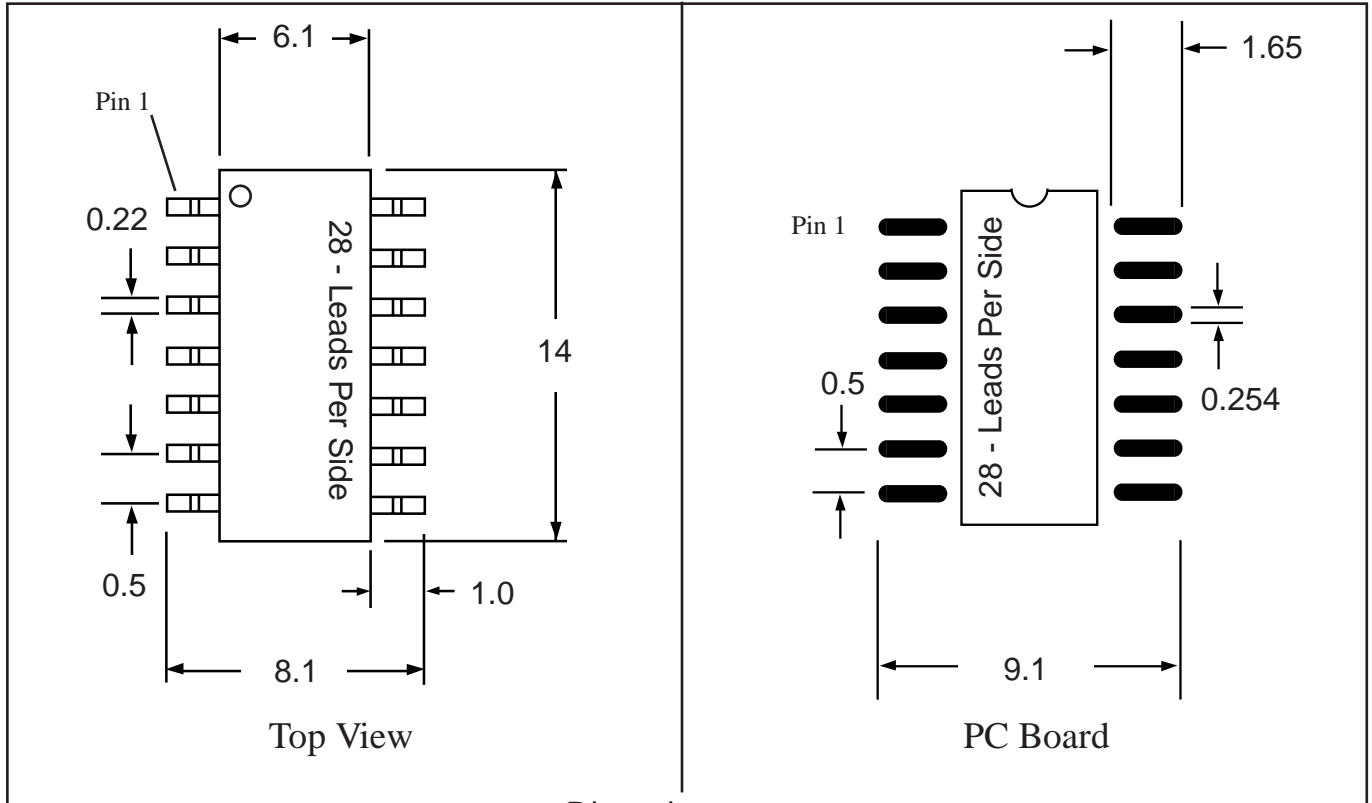

Part # **TSSOP56M19.7**
 Leads **56** Pitch **0.5mm**
 Body Size (Width) **6.1mm**

TopLine™
 Tel 1-714-898-3830
 info@topline.tv

Dimensions = mm